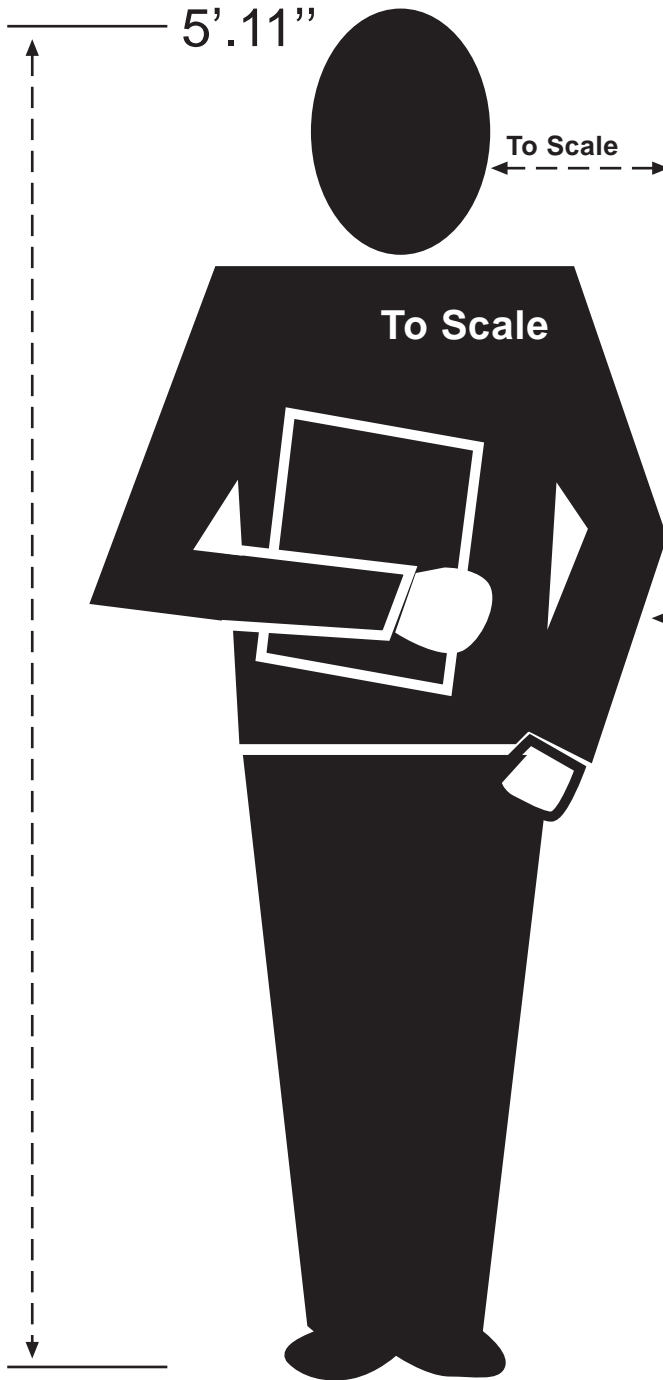

Ed Richardson | Photographic Prints | Price List 2008

To Scale

20cm x 25cm

24cm x 30cm

30cm x 40cm

40cm x 50cm

To Scale

Mount Board: Astral White/White Core

	Mount Size	Mounted Only	Mounted & Framed
Small	20cm x 25cm	£9.50	£28.00
Medium	24cm x 30cm	£11.50	£35.00
Large	30cm x 40cm	£15.50	£42.00
XLarge*	40cm x 50cm	£25.00	£POA

*Some prints will not enlarge to this size